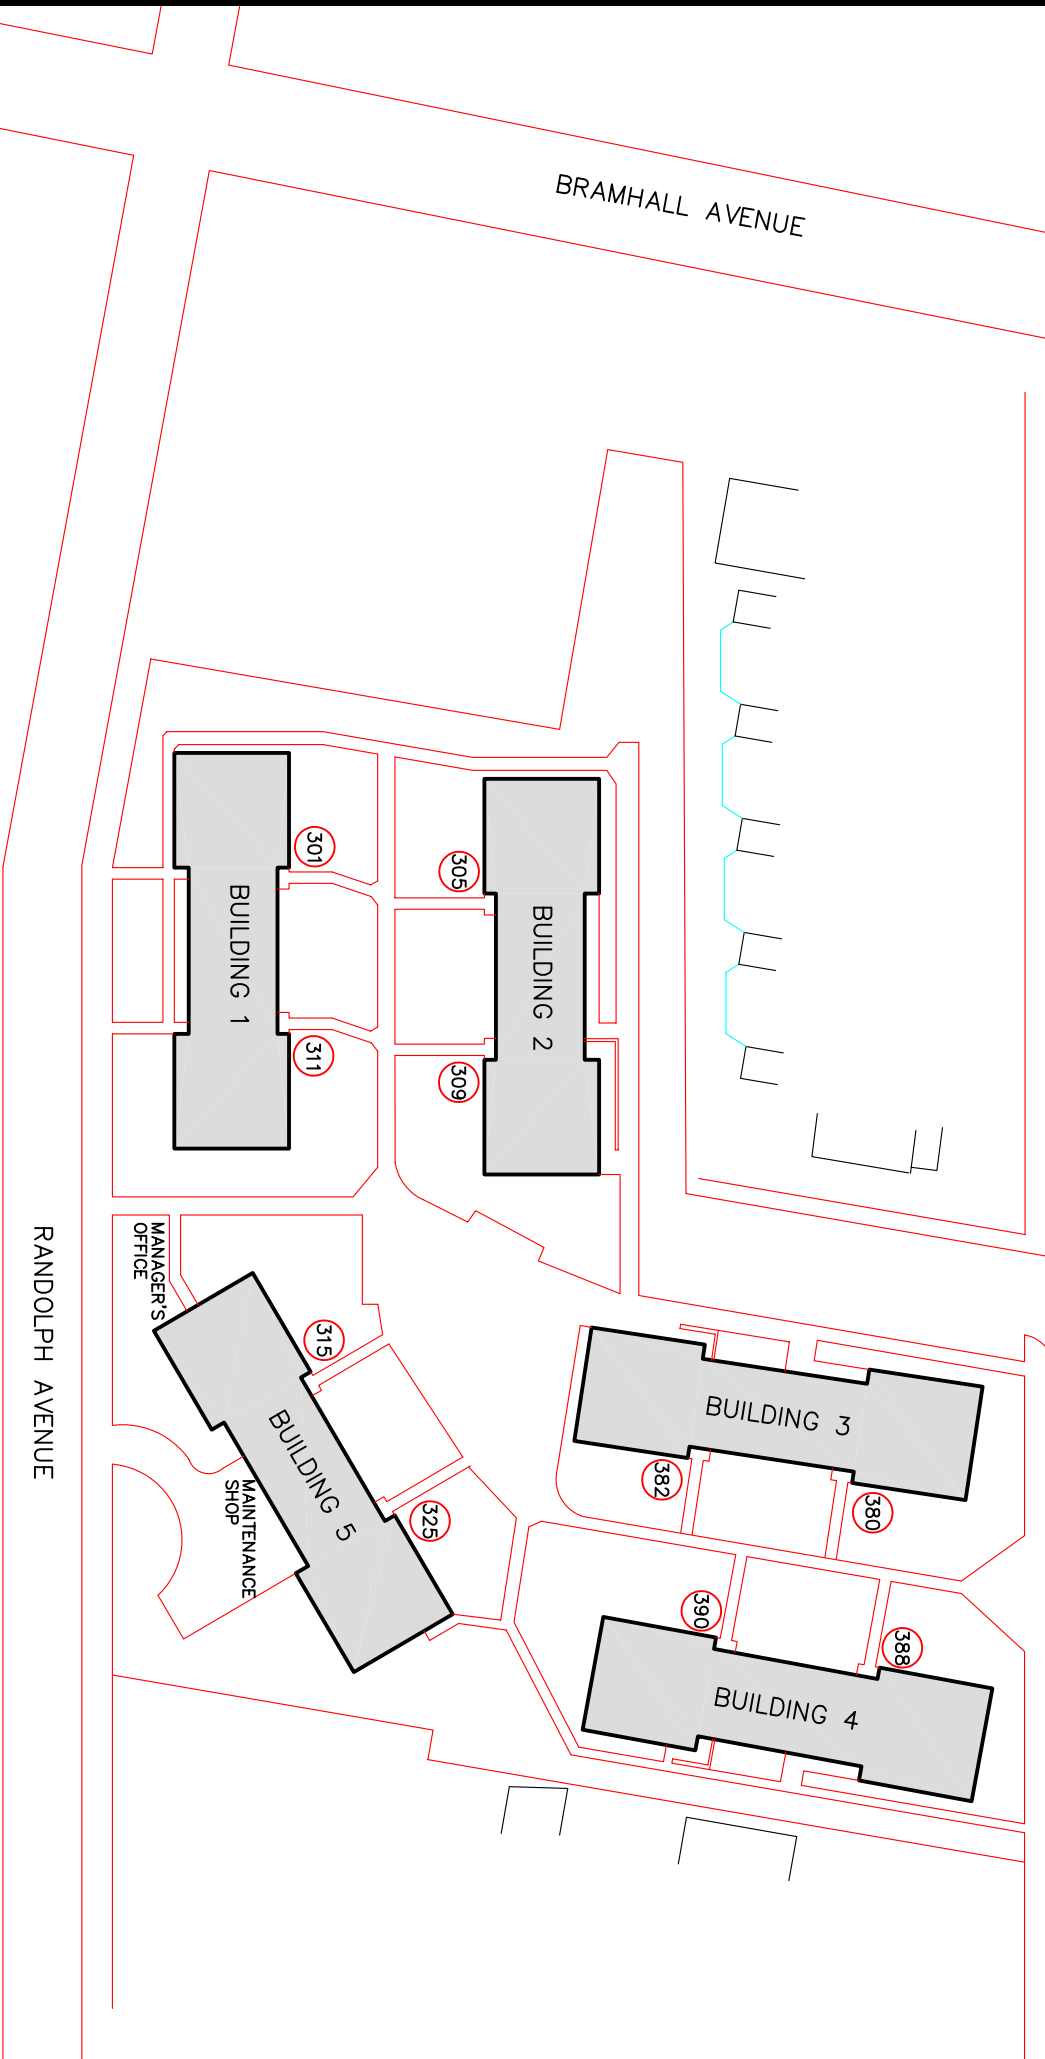

ADDRESSES	
BUILDING 1	301, 311 RANDOLPH AVENUE
BUILDING 2	305, 309 RANDOLPH AVENUE
BUILDING 3	380, 382 ARLINGTON AVENUE
BUILDING 4	388, 390 ARLINGTON AVENUE
BUILDING 5	315, 325 RANDOLPH AVENUE

AFFORDABLE HOUSING  
 ARLINGTON GARDENS  
 JERSEY CITY, NJ 07304

SITE PLAN  
 BLOCK: 1946 LOT: A  
 REVISED: 03/2006

SCALE:

0 25' 50' 100'

Devote D:\Public Housing Sites\Site Maps\Arlington Gardens.dwg 1/09