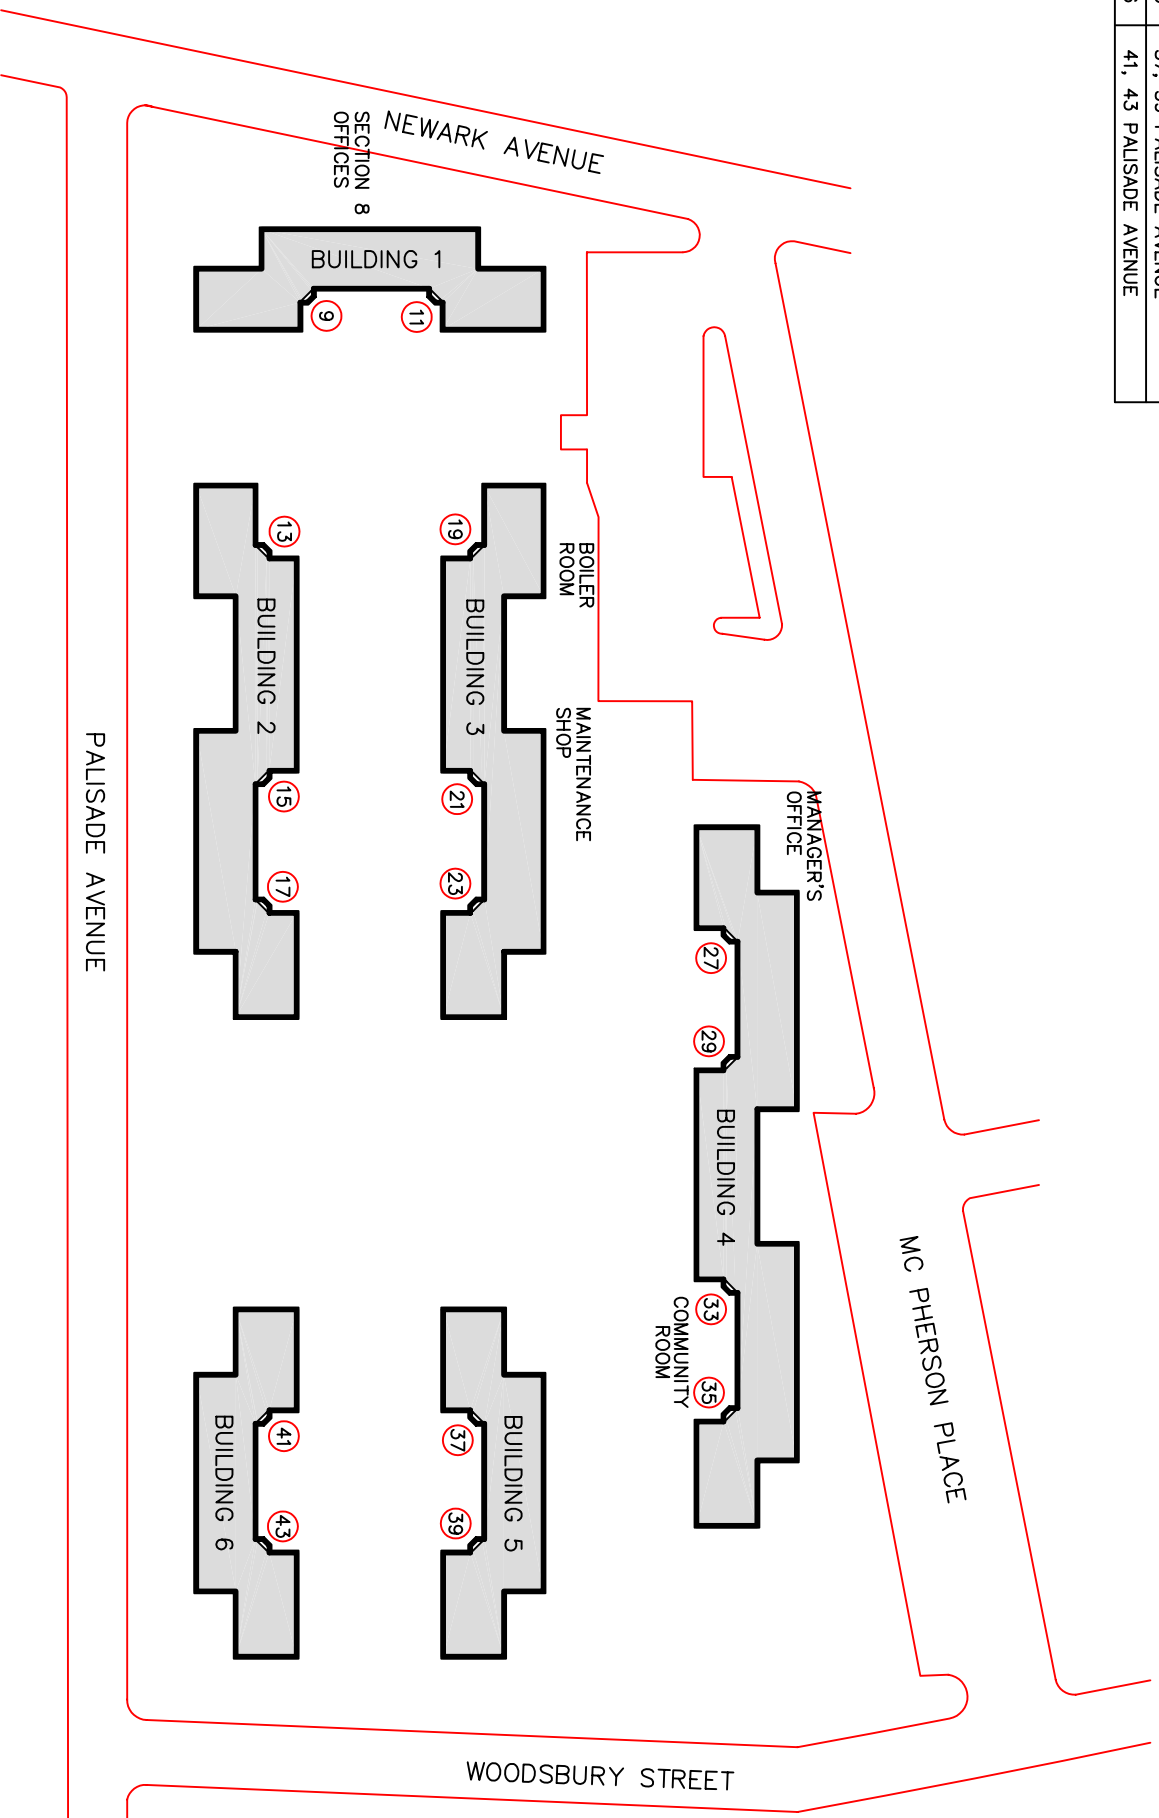

ADDRESSES	
BUILDING 1	9, 11 PALISADE AVENUE
BUILDING 2	13, 15, 17 PALISADE AVENUE
BUILDING 3	19, 21, 23 PALISADE AVENUE
BUILDING 4	27, 29, 33, 35 PALISADE AVENUE
BUILDING 5	37, 39 PALISADE AVENUE
BUILDING 6	41, 43 PALISADE AVENUE

PROJECT N.J. 9-4
 HUDSON GARDENS
 JERSEY CITY, NJ 07305

SITE PLAN
 BLOCK: 532.1 LOT: A2
 REVISED: 03/2006

SCALE:

0' 25' 50' 100' 150'

Dev:\scd\Public Housing Sites\Site Maps\NJS-04, Hudson Gardens.dwg\3pg