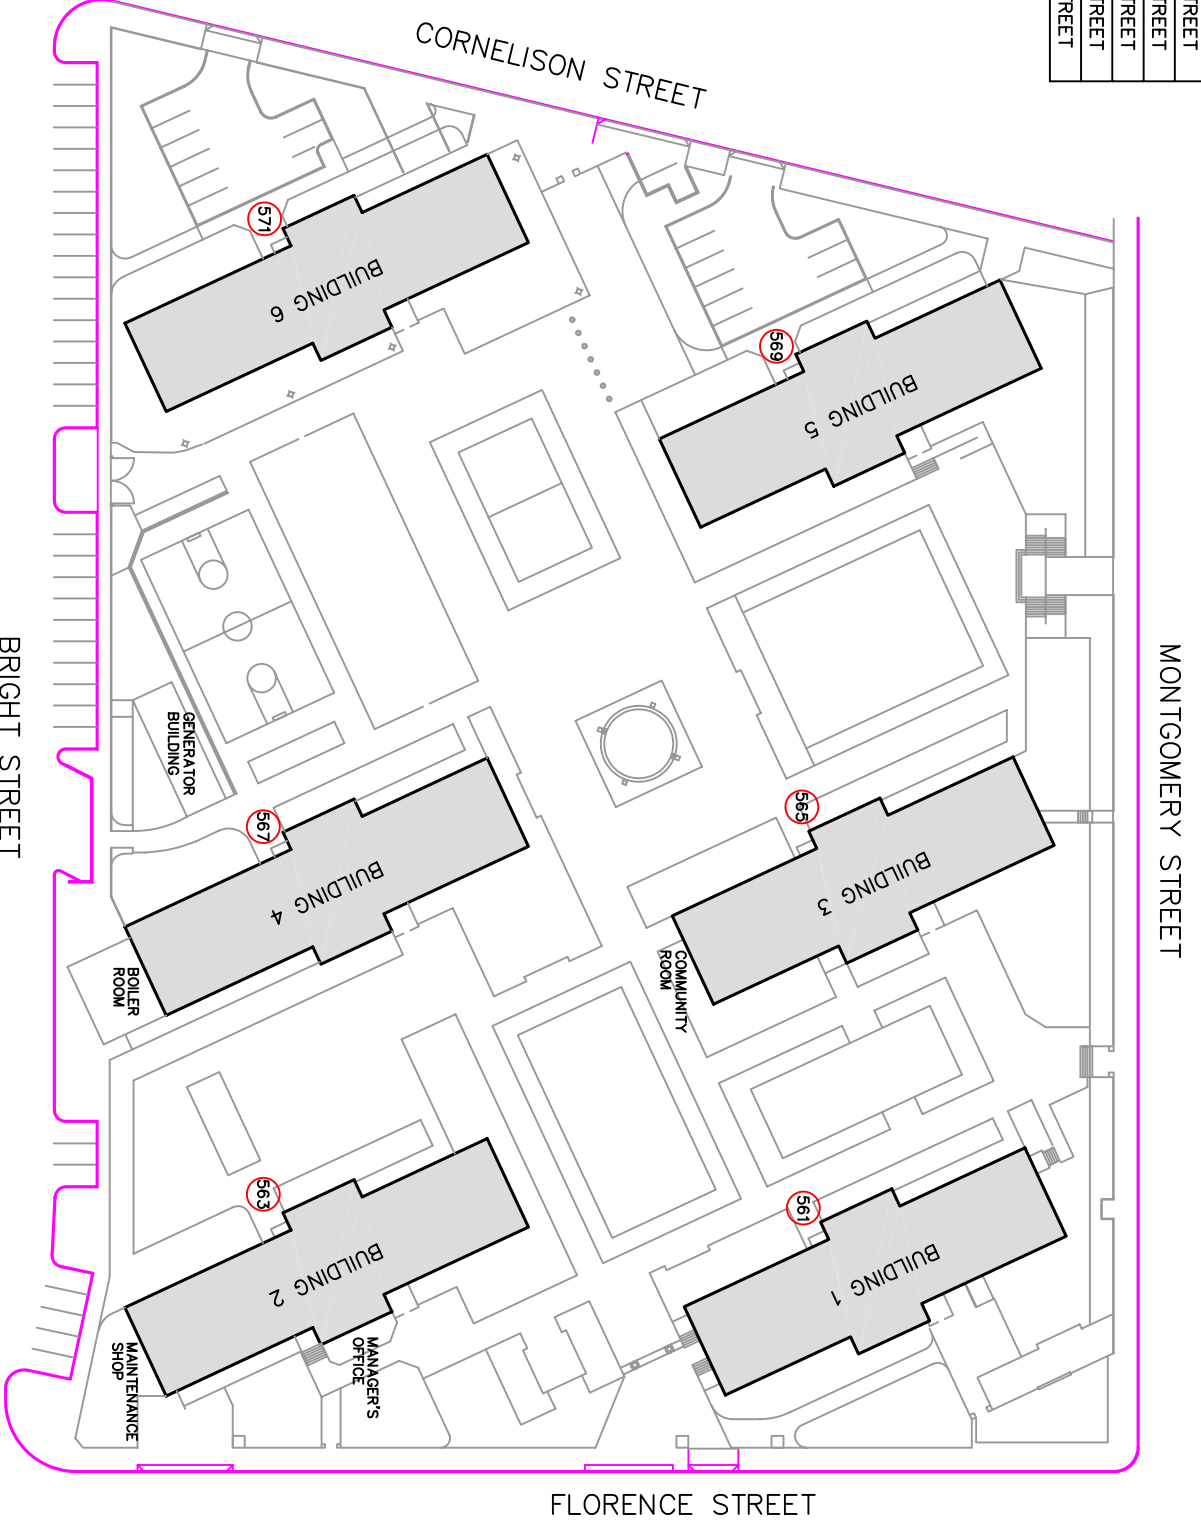

ADDRESSES

BUILDING 1	561 MONTGOMERY STREET
BUILDING 2	563 MONTGOMERY STREET
BUILDING 3	565 MONTGOMERY STREET
BUILDING 4	567 MONTGOMERY STREET
BUILDING 5	569 MONTGOMERY STREET
BUILDING 6	571 MONTGOMERY STREET

PROJECT N.J. 9-6  
MONTGOMERY GARDENS  
JERSEY CITY, NJ 07302

SITE PLAN  
BLOCK: 2116 LOT: P  
REVISED: 03/2006