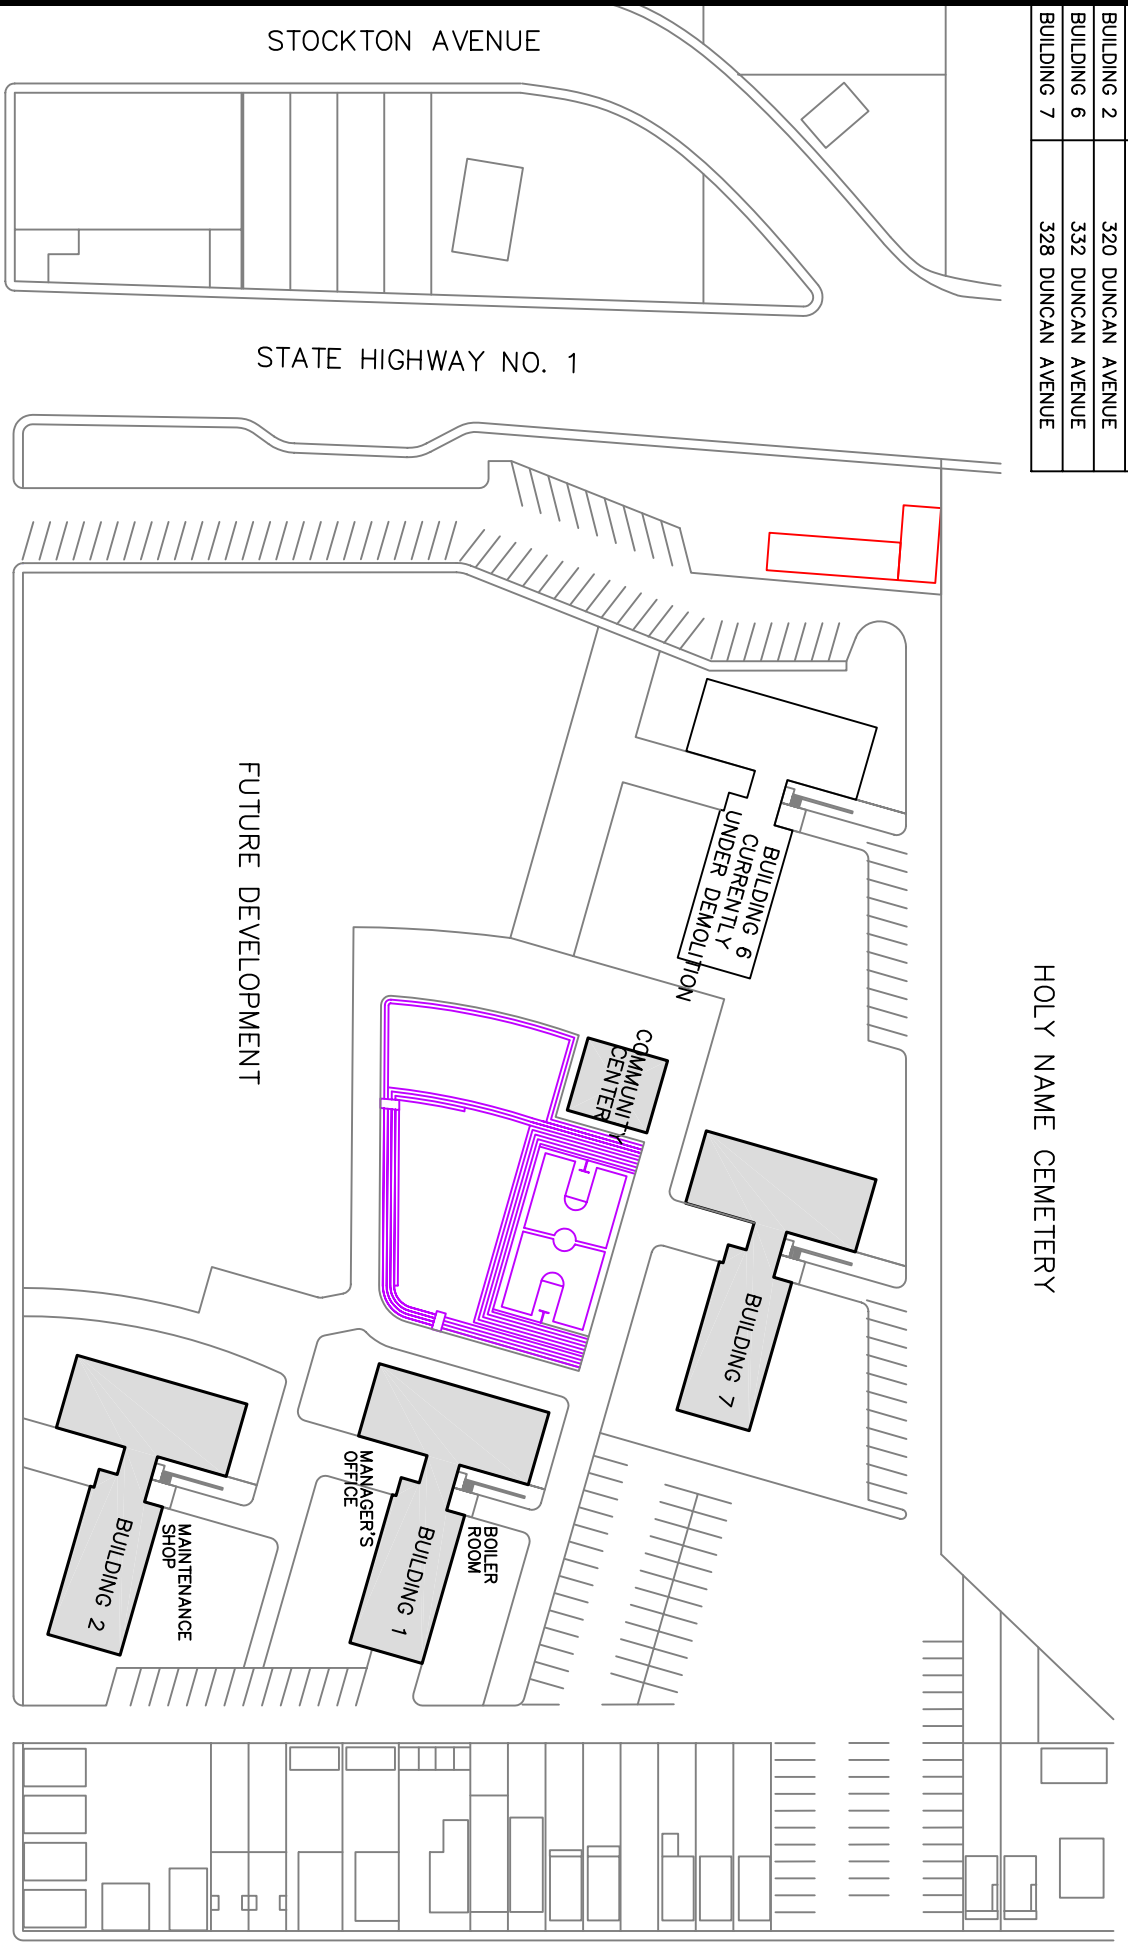

ADDRESSES	
BUILDING 1	324 DUNCAN AVENUE
BUILDING 2	320 DUNCAN AVENUE
BUILDING 6	332 DUNCAN AVENUE
BUILDING 7	328 DUNCAN AVENUE

HOLY NAME CEMETERY

PROJECT N.J. 9-9 SITE PLAN
 A. HARRY MOORE APARTMENTS BLOCK: 1651 LOT: A, 5
 JERSEY CITY, NJ 07306 REVISED: 03/2006