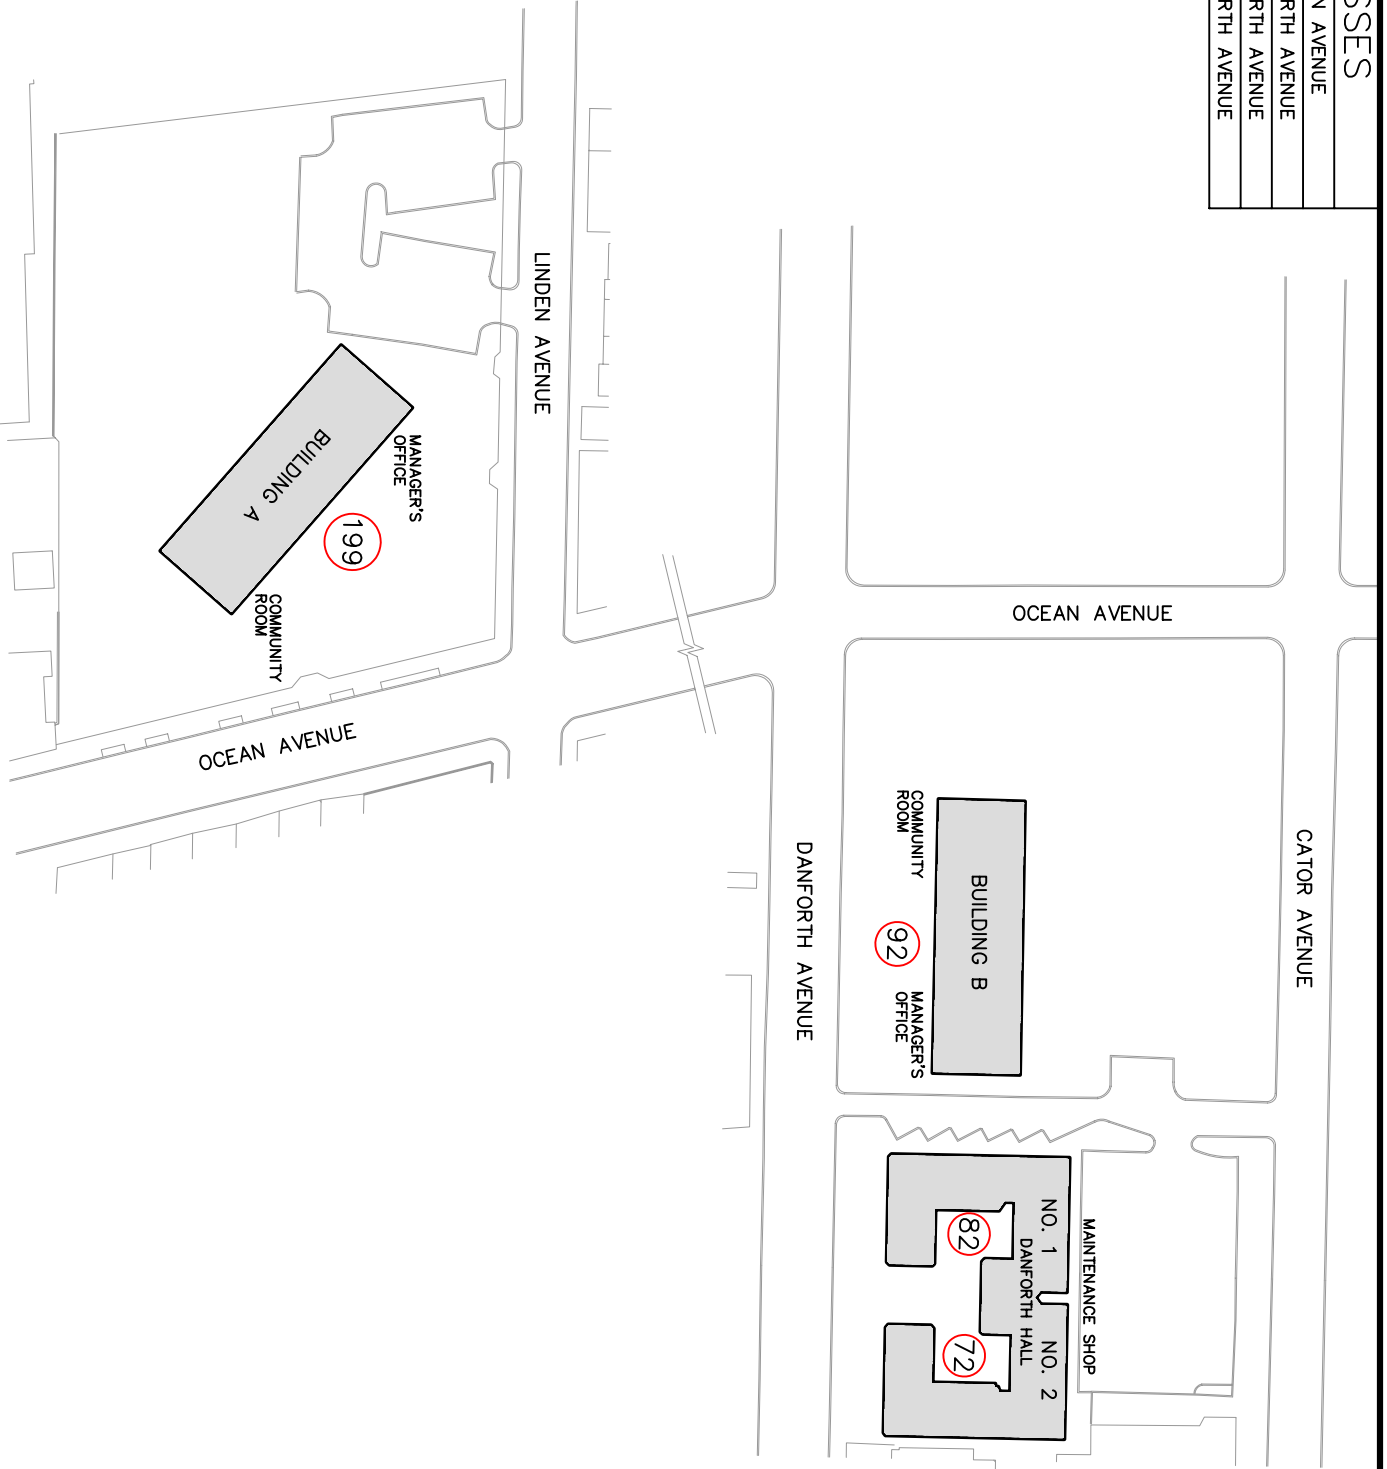

ADDRESSES	
BUILDING A	199 OCEAN AVENUE
BUILDING B	92 DANFORTH AVENUE
BUILDING C	82 DANFORTH AVENUE
BUILDING D	72 DANFORTH AVENUE

PROJECT N.J. 9-11  
 BERRY GARDENS  
 JERSEY CITY, NJ 07305  
 BLOCK: 1416 & 1426 LOT: A

PROJECT N.J. 9-11  
 DANFORTH HALL No. 1 & 2  
 JERSEY CITY, NJ 07305  
 BLOCK: 1426 LOT: 6A & 8B

SCALE:  
  
 REVISED: 03/2006  
 Derf/d, Public Housing Sites Area\Map-11, Berry condensing\esg